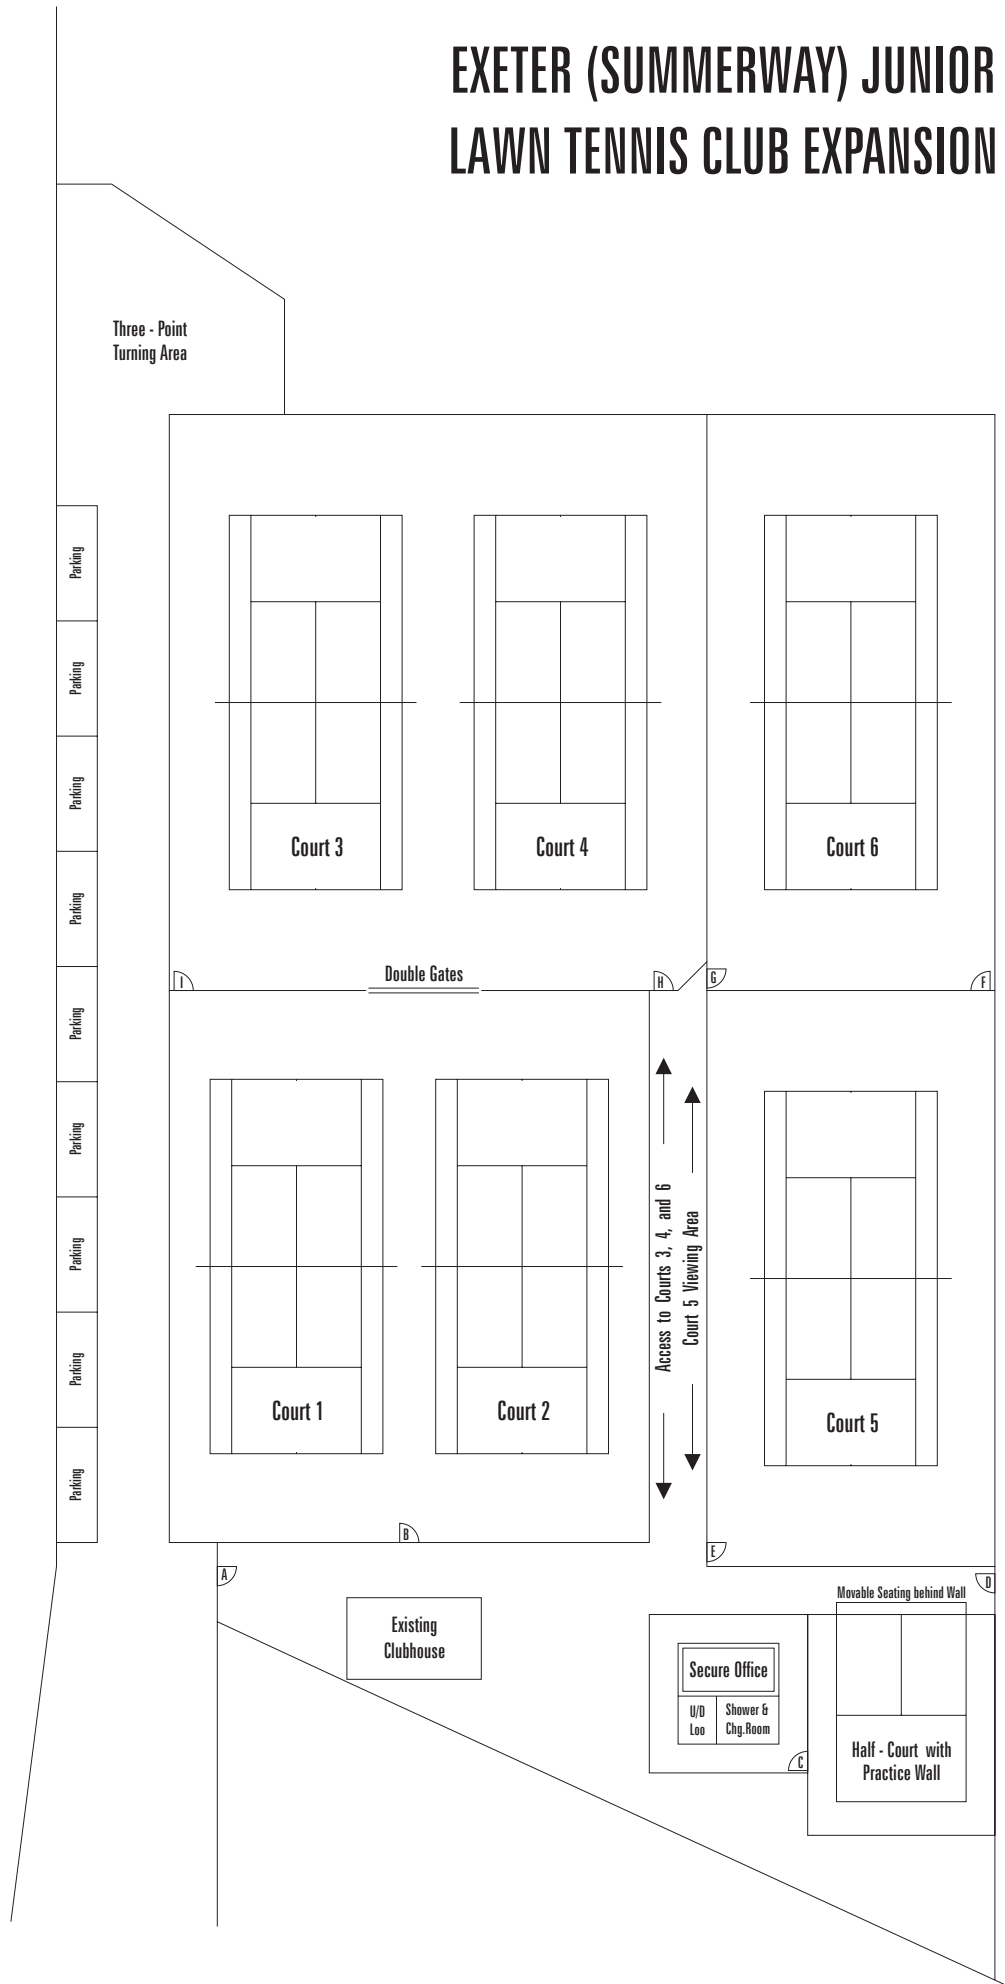

EXETER (SUMMERWAY) JUNIOR LAWN TENNIS CLUB EXPANSION

Scale 480 : 1

Jim Harle (3 May 1999)